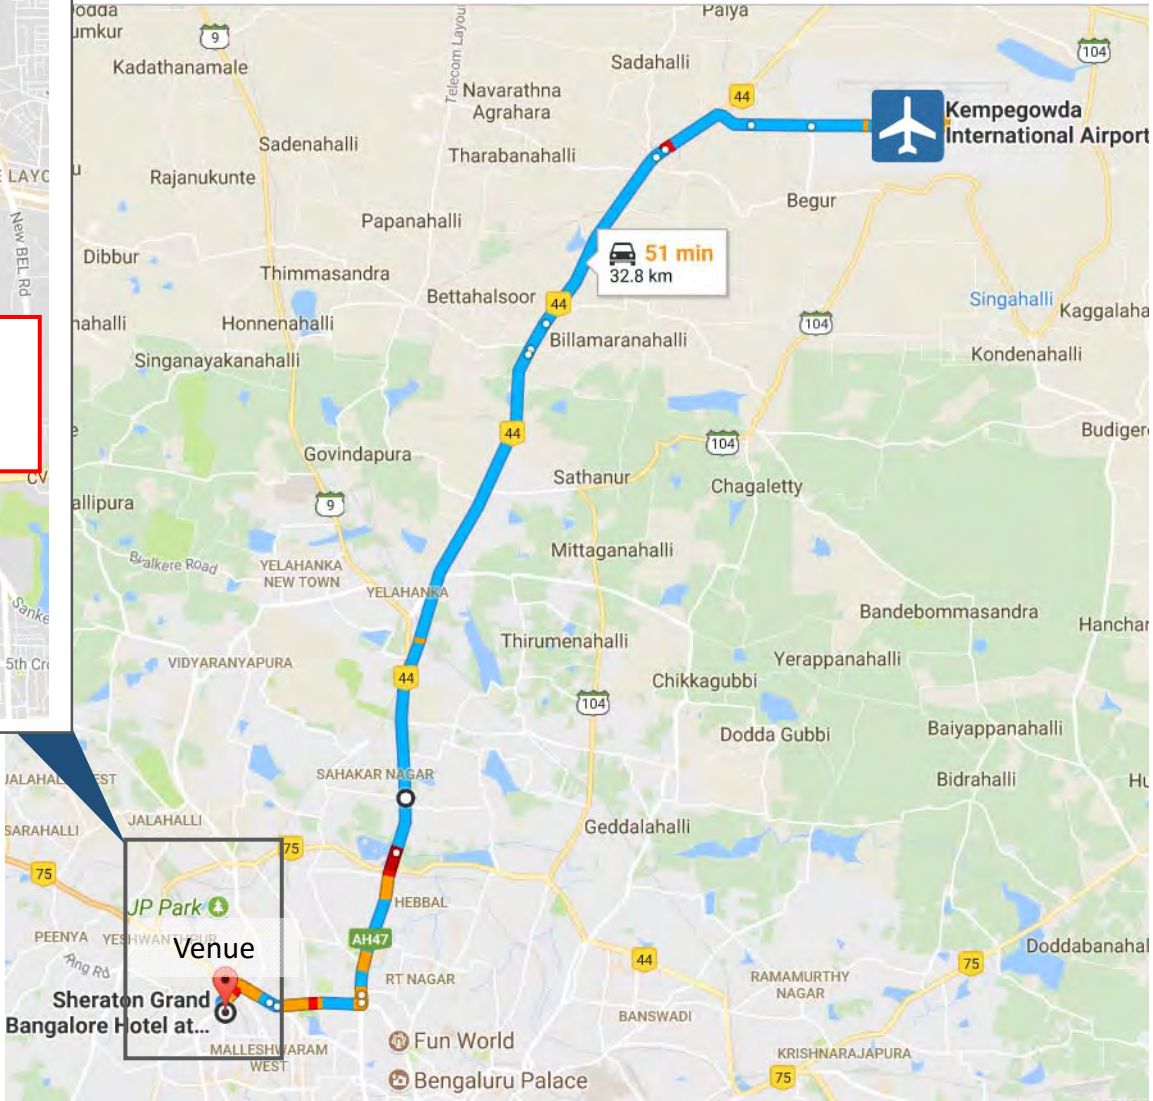

Map around the venue

Appendix E

Hotels around the venue

1. VIVANTA BY TAJ - YESHWANTPUR
2. Mövenpick Hotel & Spa Bangalore
3. RG ROYAL HOTELS
4. Parijatha Gateway
5. Minla Hotel

Shops

- A. Orion Mall